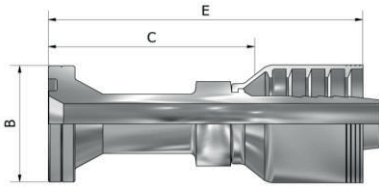

## DF40H SERIES(SAE Code 62 Flange Straight)

LIST

PART NUMBER	Products Description									
	Hose In-Dia	Flange Size	Flange Dia		Tail-Growth		Overall length			
			MM	Inch	MM	Inch	MM	Inch		
			B		C		E			
DF40H-08-08	1/2	1/2	31.8	1.25	57.9	2.28	88.3	3.48		
DF40H-12-12	3/4	3/4	41.3	1.63	68.2	2.69	104.6	4.12		
DF40H-16-12	3/4	1"	47.6	1.87	42.3	1.67	78.7	3.10		
DF40H-16-16	1"	1"	47.6	1.87	80.2	3.16	124.1	4.89		
DF40H-20-16	1"	1-1/4	54.0	2.13	49.7	1.96	93.6	3.69		
DF40H-20-20	1-1/4	1-1/4	54.0	2.13	85.1	3.35	127.6	5.02		
DF40H-24-24	1-1/2	1-1/2	63.5	2.50	105.8	4.17	161.0	6.34		
DF40H-32-32	2"	2"	79.4	3.13	124.0	4.88	181.9	7.16		

## DF44H SERIES(SAE Code 62 Flange 45° Elbow)

LIST

PART NUMBER	Products Description									
	Hose In-Dia	Flange Size	Flange Dia		Tail-Growth		Drop		Overall length	
			MM	Inch	MM	Inch	MM	Inch	MM	Inch
			B		C		D		E	
DF44H-08-08	1/2	1/2	31.8	1.25	51.9	2.04	21.5	0.85	82.2	3.24
DF44H-12-12	3/4	3/4	41.3	1.63	62.4	2.46	27.0	1.06	98.8	3.89
DF44H-16-16	1"	1"	47.6	1.87	76.3	3.00	32.0	1.26	120.2	4.73
DF44H-16-16A60	1"	1"	47.6	1.87	81.9	3.22	57.0	2.24	125.8	4.95
DF44H-20-16	1"	1-1/4	54.0	2.13	78.9	3.11	32.0	1.26	122.8	4.83
DF44H-20-20	1-1/4	1-1/4	54.0	2.13	98.5	3.88	38.0	1.50	141.0	5.6
DF44H-24-24	1-1/2	1-1/2	63.5	2.50	115.3	4.54	44.0	1.73	170.5	6.7
DF44H-32-32	2"	2"	79.4	3.13	151.7	5.97	56.0	2.20	209.6	8.25