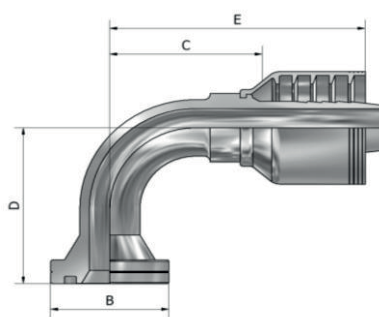

## DF44H SERIES(SAE Code 62 Flange 45° Elbow)

LIST

PART NUMBER	Products Description									
	Hose In-Dia	Flange Size	Flange Dia		Tail-Growth		Drop		Overall length	
			MM	Inch	MM	Inch	MM	Inch	MM	Inch
			B		C		D		E	
DF44H-08-08	1/2	1/2	31.8	1.25	51.9	2.04	21.5	0.85	82.2	3.24
DF44H-12-12	3/4	3/4	41.3	1.63	62.4	2.46	27.0	1.06	98.8	3.89
DF44H-16-16	1"	1"	47.6	1.87	76.3	3.00	32.0	1.26	120.2	4.73
DF44H-16-16A60	1"	1"	47.6	1.87	81.9	3.22	57.0	2.24	125.8	4.95
DF44H-20-16	1"	1-1/4	54.0	2.13	78.9	3.11	32.0	1.26	122.8	4.83
DF44H-20-20	1-1/4	1-1/4	54.0	2.13	98.5	3.88	38.0	1.50	141.0	5.6
DF44H-24-24	1-1/2	1-1/2	63.5	2.50	115.3	4.54	44.0	1.73	170.5	6.7
DF44H-32-32	2"	2"	79.4	3.13	151.7	5.97	56.0	2.20	209.6	8.25

## DF49H SERIES(SAE Code 62 Flange 90° Elbow)

LIST

PART NUMBER	Products Description									
	Hose In-Dia	Flange Size	Flange Dia		Tail-Growth		Drop		Overall length	
			MM	Inch	MM	Inch	MM	Inch	MM	Inch
			B		C		D		E	
DF49H-08-08	1/2	1/2	31.8	1.25	45.0	1.77	45.0	1.77	75.4	2.97
DF49H-12-12	3/4	3/4	41.3	1.63	52.8	2.08	58.0	2.28	89.2	3.51
DF49H-16-12	3/4	1"	47.6	1.87	53.0	2.09	58.0	2.28	89.4	3.52
DF49H-16-16	1"	1"	47.6	1.87	69.0	2.72	70.0	2.76	112.9	4.44
DF49H-20-16	1"	1-1/4	54.0	2.13	66.8	2.63	70.0	2.76	110.7	4.36
DF49H-20-20	1-1/4	1-1/4	54.0	2.13	86.9	3.42	82.0	3.23	129.4	5.1
DF49H-24-24	1-1/2	1-1/2	63.5	2.50	103.5	4.07	104.0	4.09	158.7	6.2
DF49H-32-32	2"	2"	79.4	3.13	139.8	5.50	124.0	4.88	197.7	7.78