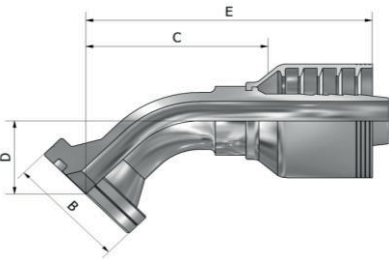

## DF40H SERIES(SAE Code 62 Flange Straight)

LIST

PART NUMBER	Products Description									
	Hose In-Dia	Flange Size	Flange Dia		Tail-Growth		Overall length			
			MM	Inch	MM	Inch	MM	Inch		
			B		C		E			
DF40H-08-08	1/2	1/2	31.8	1.25	57.9	2.28	88.3	3.48		
DF40H-12-12	3/4	3/4	41.3	1.63	68.2	2.69	104.6	4.12		
DF40H-16-12	3/4	1"	47.6	1.87	42.3	1.67	78.7	3.10		
DF40H-16-16	1"	1"	47.6	1.87	80.2	3.16	124.1	4.89		
DF40H-20-16	1"	1-1/4	54.0	2.13	49.7	1.96	93.6	3.69		
DF40H-20-20	1-1/4	1-1/4	54.0	2.13	85.1	3.35	127.6	5.02		
DF40H-24-24	1-1/2	1-1/2	63.5	2.50	105.8	4.17	161.0	6.34		
DF40H-32-32	2"	2"	79.4	3.13	124.0	4.88	181.9	7.16		

## DF44H SERIES(SAE Code 62 Flange 45° Elbow)

LIST

PART NUMBER	Products Description									
	Hose In-Dia	Flange Size	Flange Dia		Tail-Growth		Drop		Overall length	
			MM	Inch	MM	Inch	MM	Inch	MM	Inch
			B		C		D		E	
DF44H-08-08	1/2	1/2	31.8	1.25	51.9	2.04	21.5	0.85	82.2	3.24
DF44H-12-12	3/4	3/4	41.3	1.63	62.4	2.46	27.0	1.06	98.8	3.89
DF44H-16-16	1"	1"	47.6	1.87	76.3	3.00	32.0	1.26	120.2	4.73
DF44H-16-16A60	1"	1"	47.6	1.87	81.9	3.22	57.0	2.24	125.8	4.95
DF44H-20-16	1"	1-1/4	54.0	2.13	78.9	3.11	32.0	1.26	122.8	4.83
DF44H-20-20	1-1/4	1-1/4	54.0	2.13	98.5	3.88	38.0	1.50	141.0	5.6
DF44H-24-24	1-1/2	1-1/2	63.5	2.50	115.3	4.54	44.0	1.73	170.5	6.7
DF44H-32-32	2"	2"	79.4	3.13	151.7	5.97	56.0	2.20	209.6	8.25